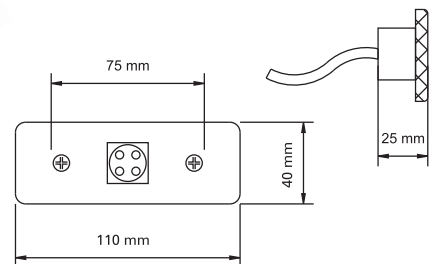

UYGULAMA UNIVERSAL
APPLICATION Universal

AÇIKLAMA Led Sistem 12 V - 24 V
DESCRIPTIONS Led System 12 V - 24 V

KOD / CODE

SİDE MARKER BRAKETLİ LEDLİ LAMBA

YP-24

LED

WATER PROOF
SU GEÇİRMEZ

LED RENGİ
LED COLOR