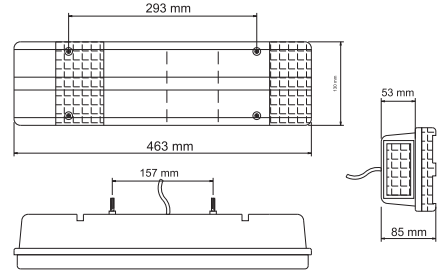

KOD / CODE

UNIVERSAL POZİSYON LAMBA LEDLİ

YP-82

LED

WATER PROOF
SU GEÇİRMEZ

LOW BATTERY CONSUMPTION
DÜŞÜK ENERJİ TÜKETİMİ

UYGULAMA
APPLICATION

UNIVERSAL
UNIVERSAL

AÇIKLAMA
DESCRIPTIONS

Led Sistem
Led System 24 V
24 V

KOD / CODE

7 FONKSİYONLU STOP LAMBA

YP-83

Kablolu
(Bulb)
YP-83 K

Soket
Sistemli
YP-83 S

UYGULAMA
APPLICATION

UNIVERSAL
UNIVERSAL

AÇIKLAMA
DESCRIPTIONS

Geri Vites - Arka Sis - Fren
Arka Pozisyon - Sinyal
Reversing Lamp - Rear Fog
Tail - Stop - Flasher

4x21W
2x5W

YP-83 B1

YP-83 B3

YP-83 B2

YP-83 B4