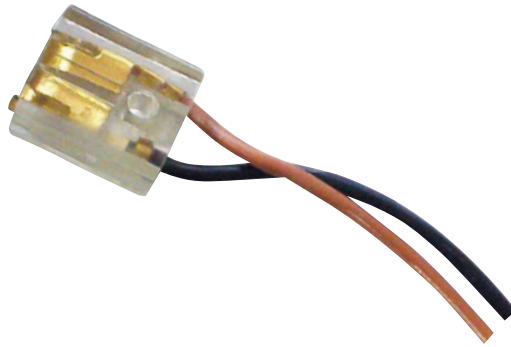

YP-31

UYGULAMA
APPLICATION

YP05-YP06-YP08-YP22-YP25-YP74
YP05-YP06-YP08-YP22-YP25-YP74

AÇIKLAMA
DESCRIPTIONS

12 V - 24 V
12 V - 24 V

KOD / CODE

DİPSİZ DUY

YP-32