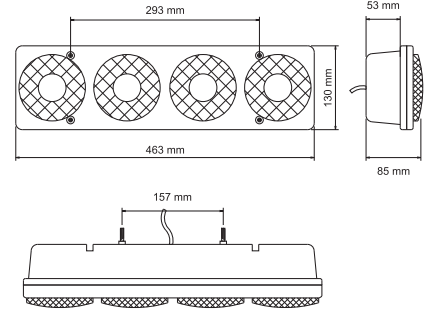

KOD / CODE

4 FONKSİYONLU STOP LAMBA LEDLİ

YP-81

UYGULAMA
APPLICATION

UNIVERSAL
UNIVERSAL

AÇIKLAMA
DESCRIPTIONS

Led Sistem
Led System

24 V
24 V