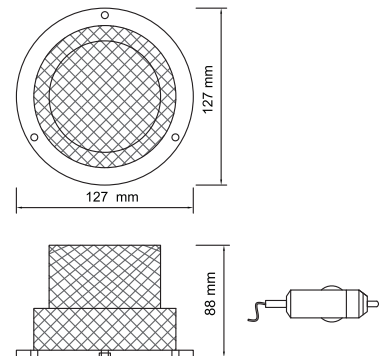

UYGULAMA
APPLICATION

UNIVERSAL
Universal

AÇIKLAMA
DESCRIPTIONS

Led Sistemli
Led System 12 V - 24 V
12 V - 24 V

LED

WATER PROOF
SU GEÇİRMEZ

KOD / CODE

RENAULT MASTER YAN ETEK LAMBA (AMPUL)