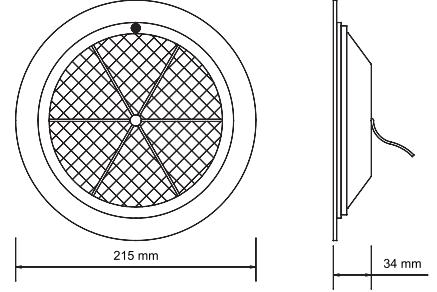

LED

WATER PROOF
SU GEÇİRMEZ

DIŞ GÖRÜNÜM

Şeffaf

OUTSIDE LOOK

Transparent

İÇ GÖRÜNÜM

Sarı - Kırmızı - Beyaz - Mavi

INSIDE LOOK

Amber - Red - White - Blue

UYGULAMA

UNIVERSAL

APPLICATION

UNIVERSAL

AÇIKLAMA

LED Sistem

12 V - 24 V

DESCRIPTIIONS

LED System

12 V - 24 V