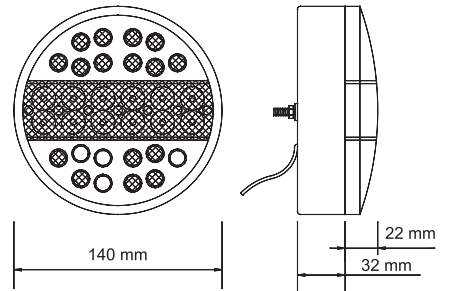

Universal

AÇIKLAMA

Sinyal - Park - Geri Vites - Stop

DESCRIPTIIONS

12 V - 24 V

Signal - Park - Reversing Lamp

Stop 12 V - 24 V

KOD / CODE