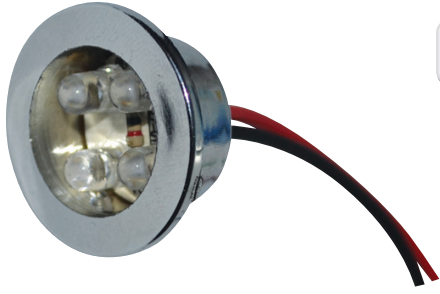

KOD / CODE

TAMPON PROFİL LAMBA KROMLU LEDLİ

YP-109